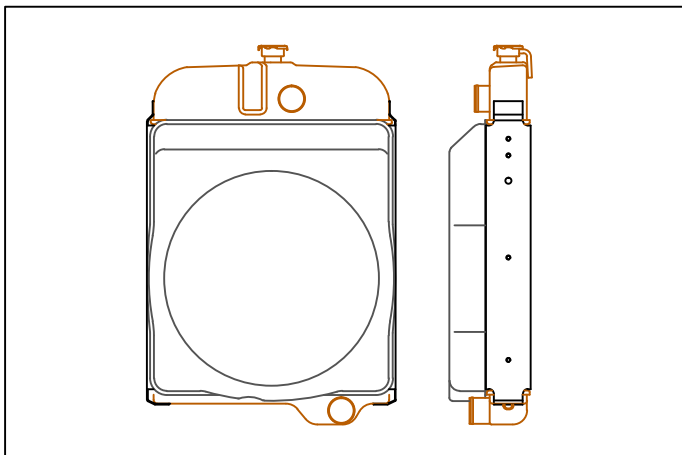

Clancy Radiators Ltd.	REF No:	WH005
	MODEL No:	A-163272A
	CORE SIZE	not developed
	CORE FORM	not developed