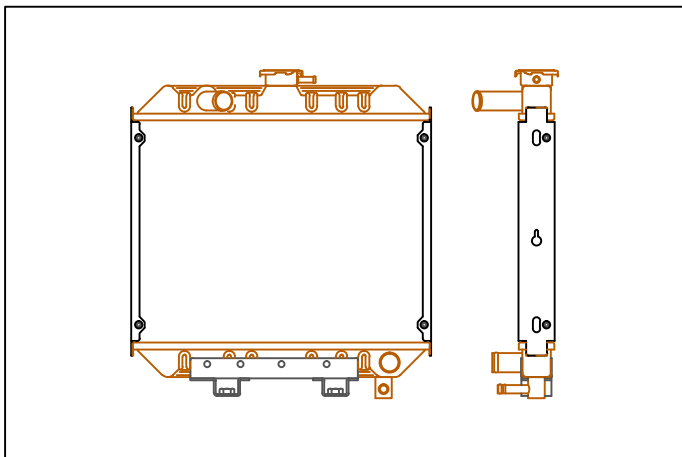

Clancy Radiators Ltd.	REF No:	KB047
	MODEL No:	A-15531-72060
	CORE SIZE	297 x 370
	CORE FORM	2 Row x Pack