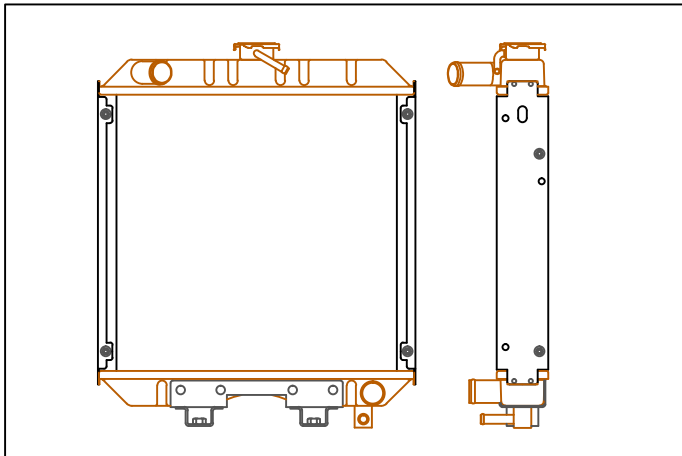

Clancy Radiators Ltd.	REF No:	KB045
	MODEL No:	A-67817-58710
	CORE SIZE	350 x 360
	CORE FORM	3 Row x Pack