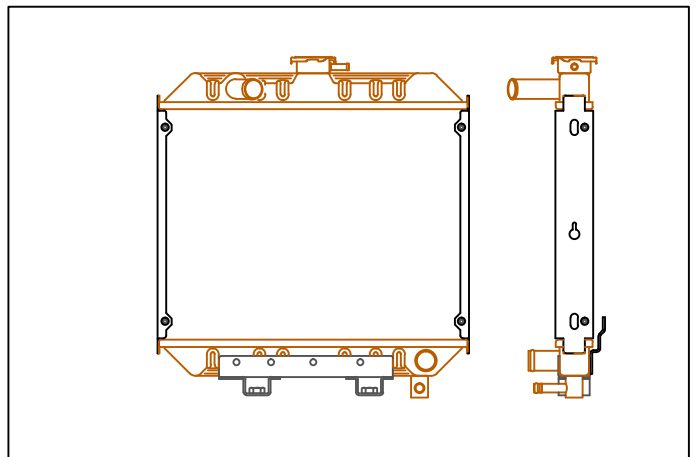

Clancy Radiators Ltd.	REF No:	KB048
	MODEL No:	A-67061-58700
	CORE SIZE	297 x 370
	CORE FORM	2 Row x Pack