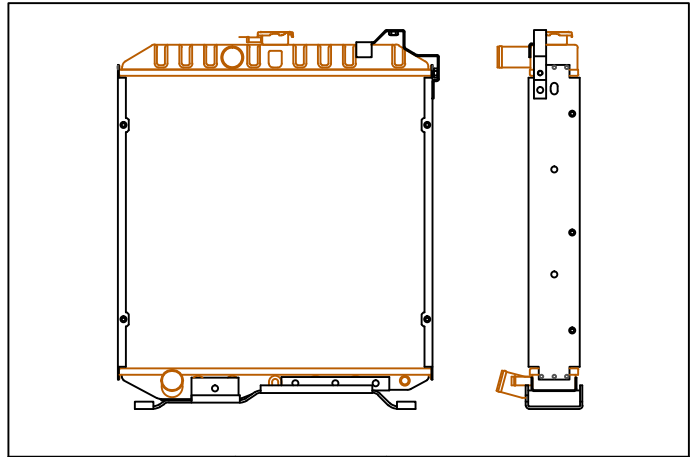

Clancy Radiators Ltd.	REF No:	KB038
	MODEL No:	A-1730172060
	CORE SIZE	474 x 495
	CORE FORM	4 Row x Pack