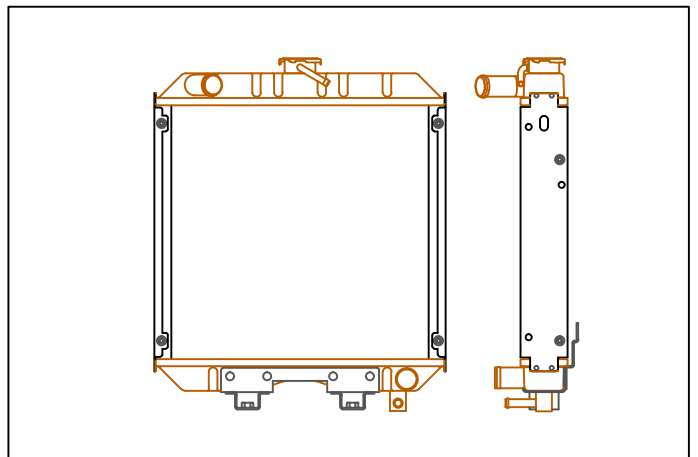

Clancy Radiators Ltd.	REF No:	KB042
	MODEL No:	A-66361-58712
	CORE SIZE	350 x 360
	CORE FORM	3 Row x Pack