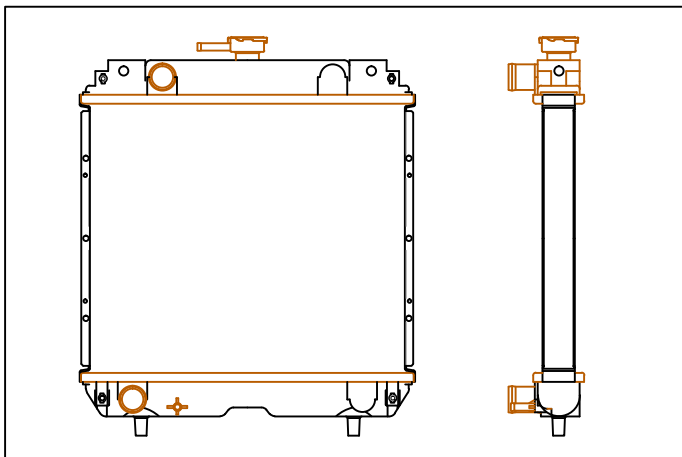

Clancy Radiators Ltd.	REF No:	KB035
	MODEL No:	A-6C090-58502
	CORE SIZE	not developed
	CORE FORM	not developed