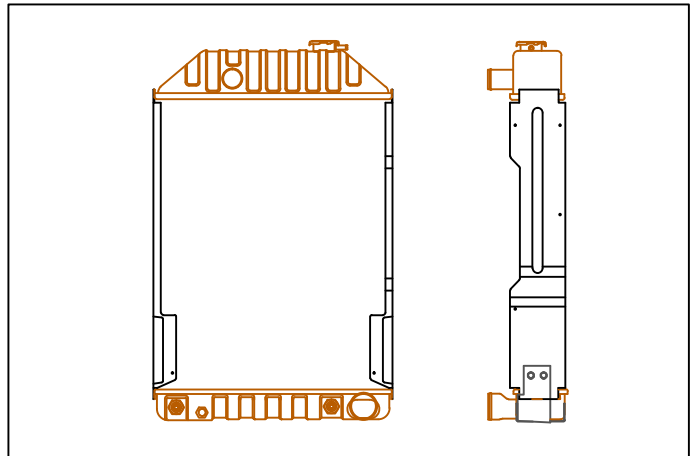

Clancy Radiators Ltd.	REF No:	FD048
	MODEL No:	A-81874687
	CORE SIZE	not developed
	CORE FORM	not developed